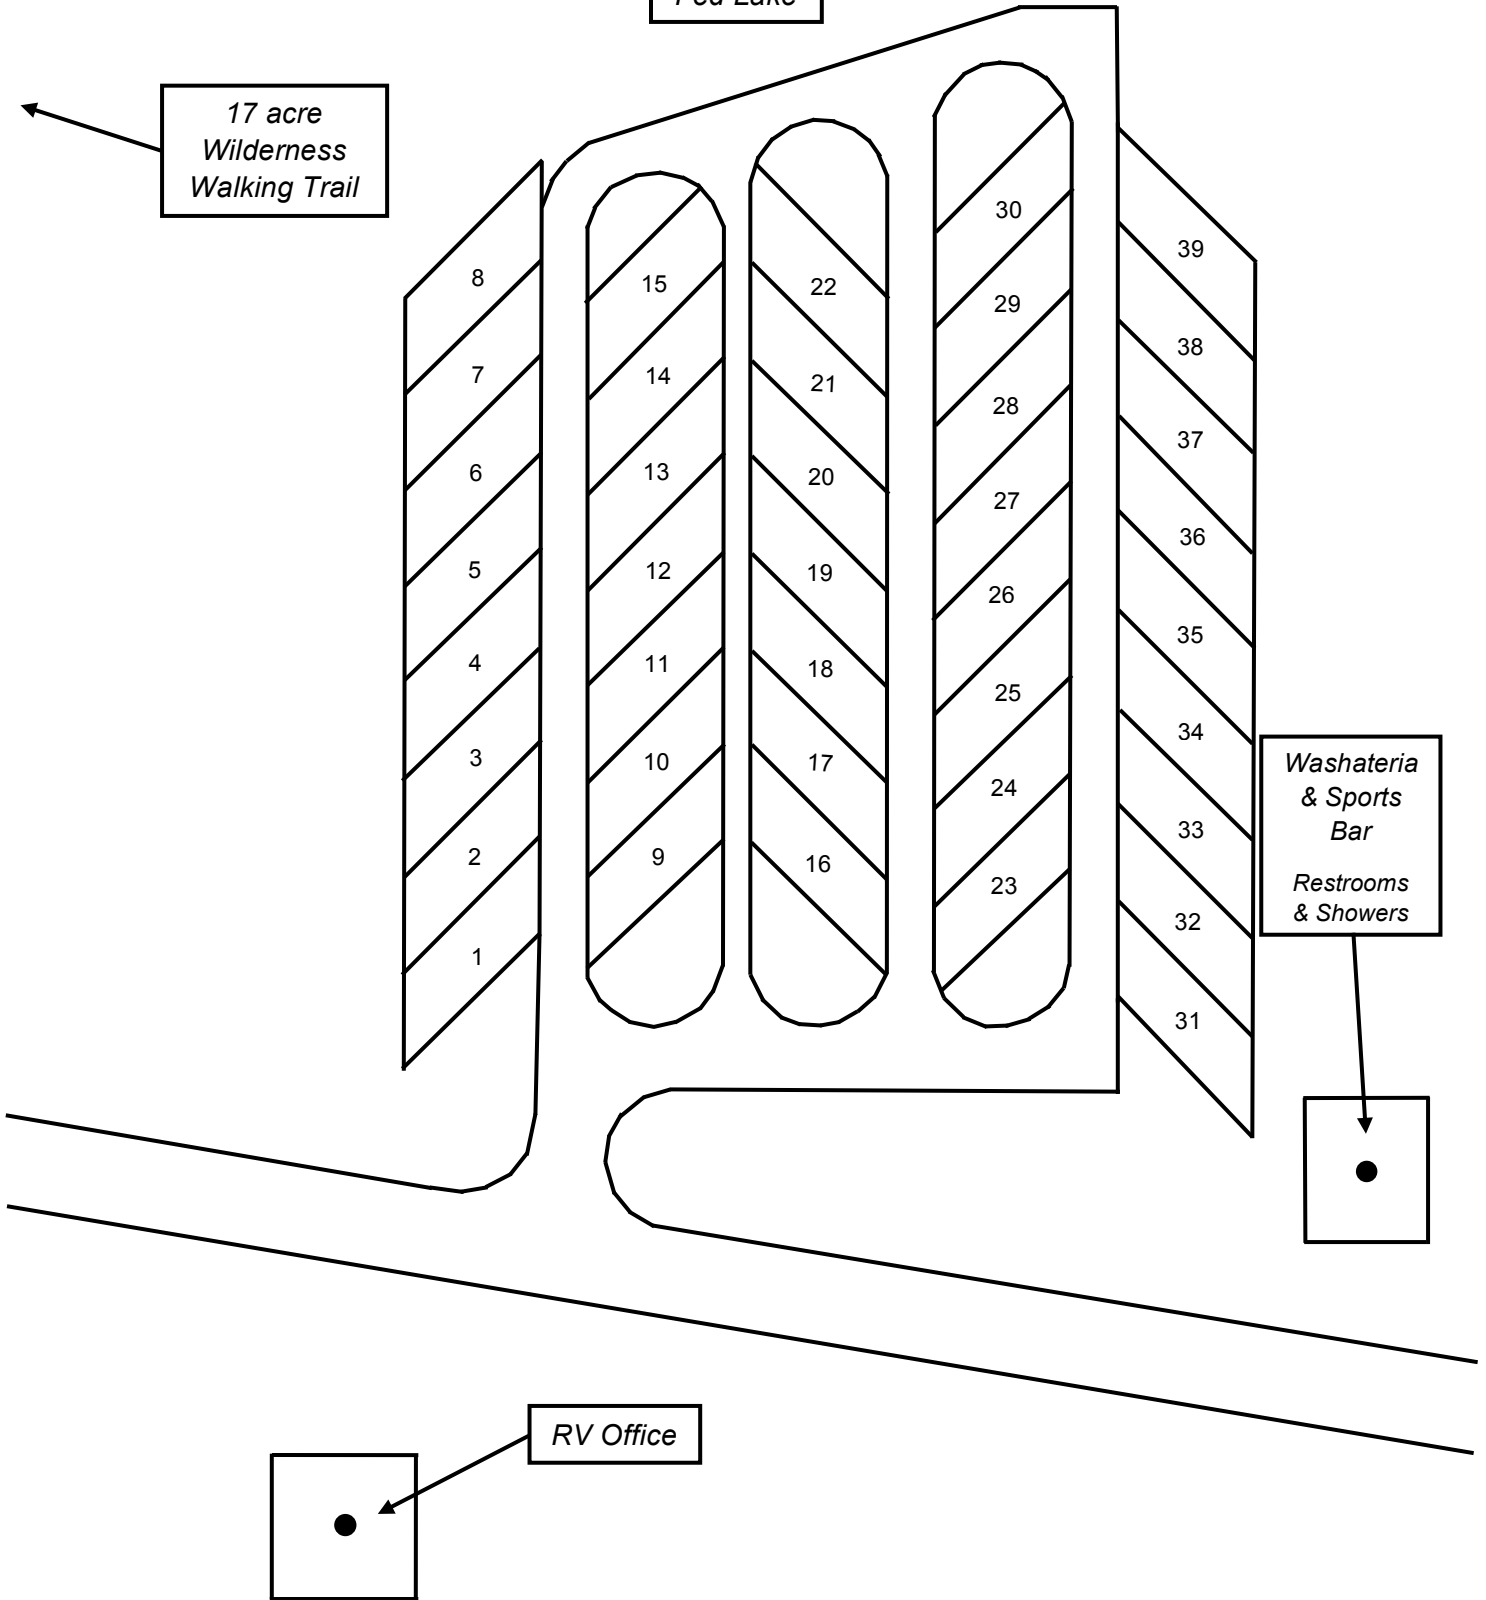

Coolina Springs RV Resort

10 Acre
Spring
Fed Lake

17 acre
Wilderness
Walking Trail

RV Office

Washateria
& Sports
Bar
Restrooms
& Showers